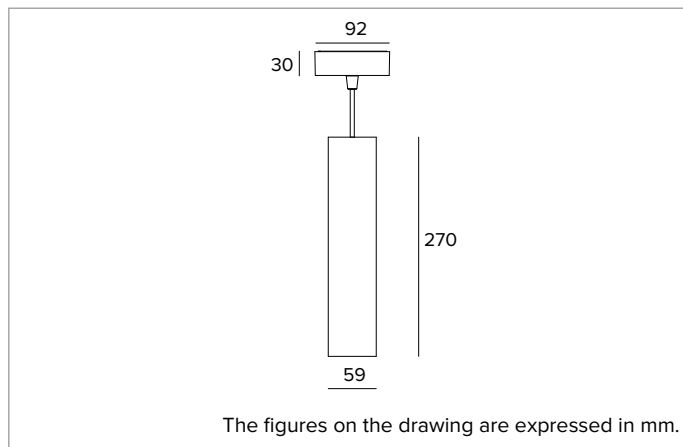

### LED suspension fixture for direct light emission powered by mains voltage

	3000K	H(m)	D(m)	E <sub>max</sub> (lx)		
	Ra90		45°			
Fixture Power	10W	1	0.84	1619		
Source Flux	1182lm	2	1.68	405		
Fixture Flux	879lm	3	2.52	180		
Efficacy	92lm/W	4	3.35	101		
TS1985	I <sub>max</sub> =1370cd/klm	I <sub>max</sub>	1619cd	5	4.19	65